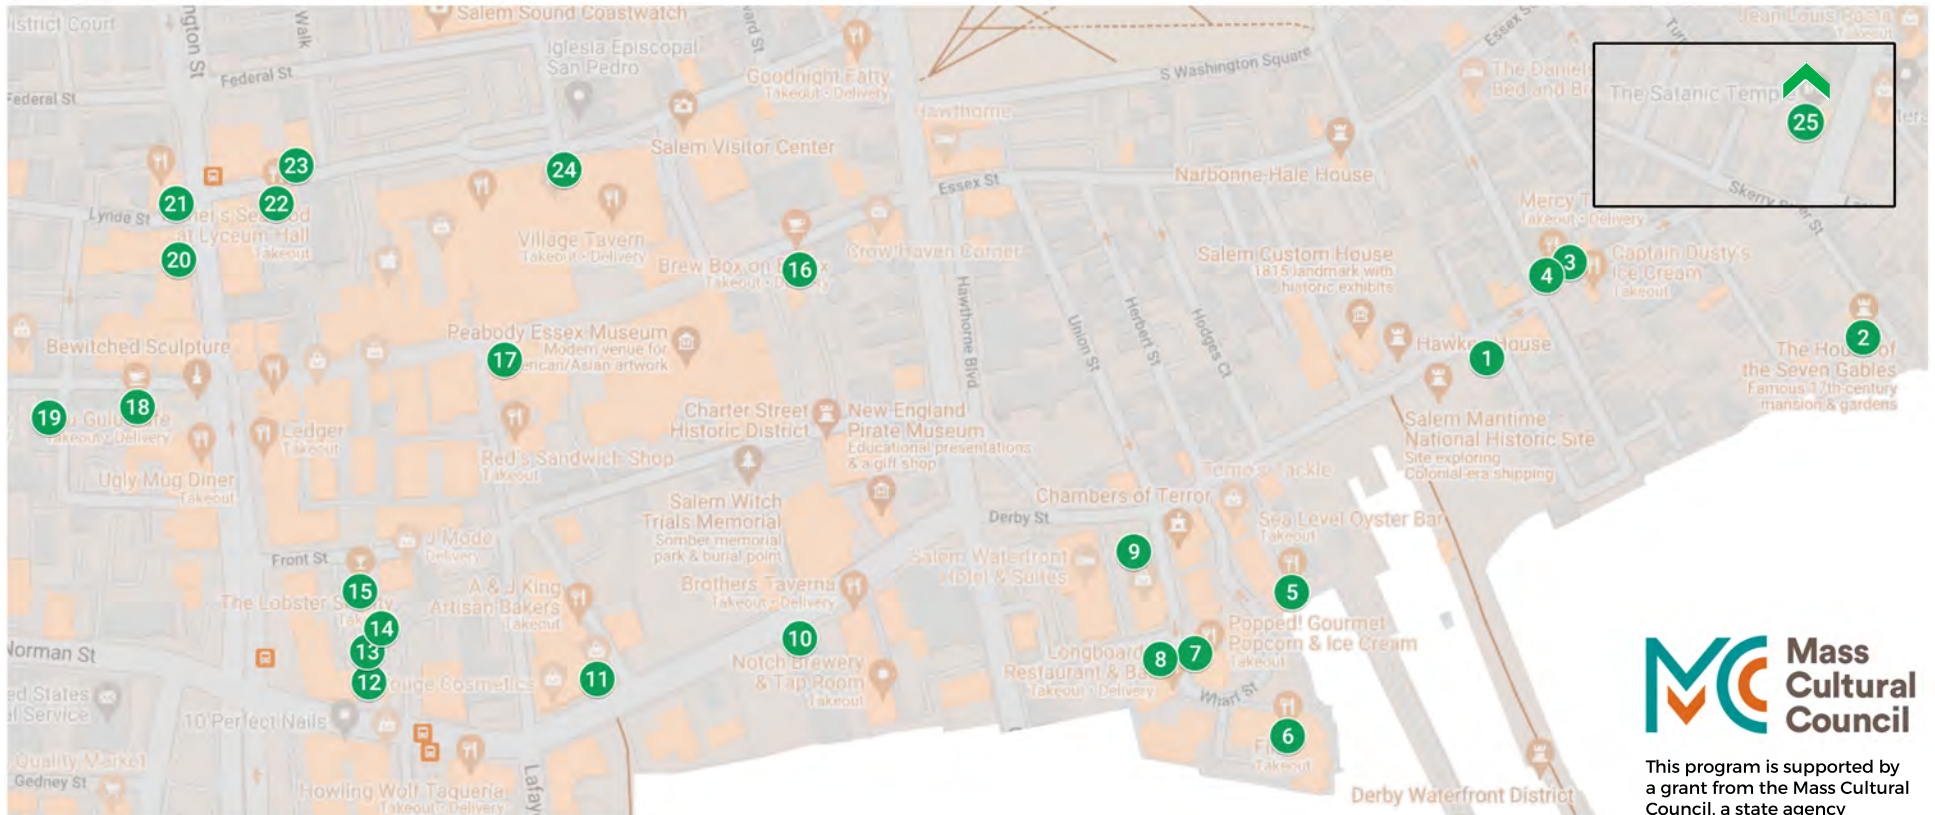

- 1 Salem Arts Association
- 2 The House of the Seven Gables
- 3 Wolf Next Door Coffee
- 4 Mercy Tavern
- 5 Sea Level Oyster Bar
- 6 Finz
- 7 The Witchery
- 8 Circle of Stitches
- 9 Brodie's Seaport
- 10 Salem Access Television Corporation
- 11 Jolie Tea Company
- 12 Chagall Performance Art Collaborative
- 13 Beverly Bees
- 14 Shindig
- 15 The Lobster Shanty
- 16 District Trading Company
- 17 Pamplemousse
- 18 Gulu-Gulu Cafe
- 19 Salem Main Streets
- 20 Salem Cycle
- 21 Melt Ice Cream
- 22 Turner's Seafood at Lyceum Hall
- 23 Hive & Forge
- 24 Cinema Salem
- 25 Salem Art Gallery

**4 Mercy Tavern** - 148 Derby Street, Salem MA 01970 - [www.mercysalem.com](http://www.mercysalem.com)  
Erin Survilas - Wave of Emotion, Oil on Canvas

**5 Sea Level Oyster Bar** - 94 Wharf Street, Pickering Wharf, Salem, MA 01970 - [www.sealeveloysterbar.com](http://www.sealeveloysterbar.com)  
Katherine Miura - Maritime Summer Stroll, Watercolor

**6 Finz Seafood & Grill** - 86 Wharf Street, Pickering Wharf, Salem, MA 01970 - [www.hipfinz.com](http://www.hipfinz.com)  
David LaChapelle - Friendship Sloop, Oil on Canvas

**7 The Witchery** - 61 Wharf Street, Pickering Wharf, Salem, MA 01970 - [www.thewitcherysalem.com](http://www.thewitcherysalem.com)  
Heather Meri Stewart - Sacred Tools III, Acrylic on Canvas

**25 Salem Art Gallery / The Satanic Temple** - 64 Bridge Street, Salem MA 01970 - [www.salemartgallery.com](http://www.salemartgallery.com)  
The Fire Inside - Living Sugar Skull, Photograph

This program is supported by a grant from the Mass Cultural Council, a state agency